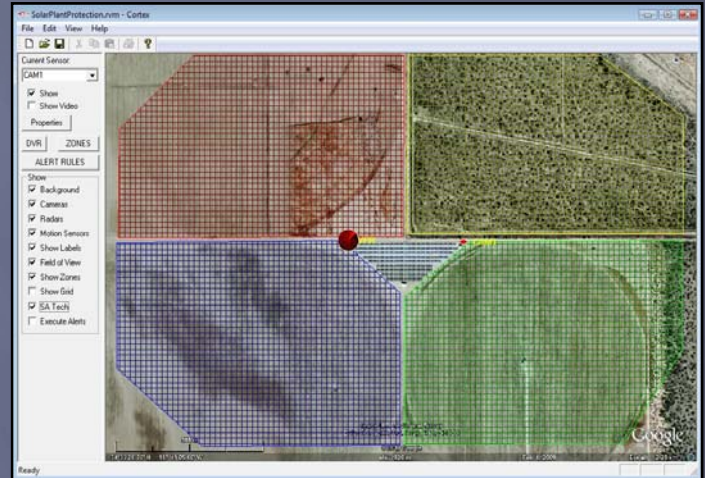

Command - Control - Coordination

PC, iPhone & iPad C3 Portal to Multiple Secured Sites

Display & Announcement of Warnings & Alerts

iPhone / iPad C3V

Site Access

- Sites Multiple Global Locations
- Sensors Radar/Video/Metrics on Demand
  Video + Radar + Analytic
  PIR – Microwave – Discretes
- DVRs Playback - Search Filters
  Sensor Local (100GB)
  Network Attached Storage

Tactical Awareness

- Map Satellite or Aerial Picture
  Macro to Micro Zoom
  Sensor Footprint
  Pixel = Latitude/Longitude
- Zones Map Overlay Display
  Color Coded
- Objects Targets Shown on Map
  Unique Identifier per Target
  Range to Target
- Alerts Breaches Generate Actions
  Instant Text/email Picture
  Actuate Photonic Deterrence
- DVR Instant Access to Archive
  Continuous + Alert Data

Coordination

- Camera Control iPad Gestures Move Cameras
- Camera Handoff Objects Tracked Across Sensors
- Annunciation Pictures Pushed to Responders
  Alarms Over IP

Lieutenant™ Site Portal.

An access solution to multiple sites.

Management of automated security, surveillance and recording systems is accomplished with elegant command, control and coordination. Lieutenant™ software connects to each site's Cortex™ sensor correlation processor to acquire real time physical awareness information.

AWARENESS OVER IP

JETprotect Corporation

Research / Manufacturing

2142 Paragon Drive
San Jose, CA 95131
408-562-0001 office

info@jet-protect.com
www.jet-protect.com

Lieutenant™ is available on iTunes™ for iPhone™ & iPad™ Users
Operational Guide for the Lieutenant™ App can be downloaded:
www.jet-protect.com/public/JETphone.pdf